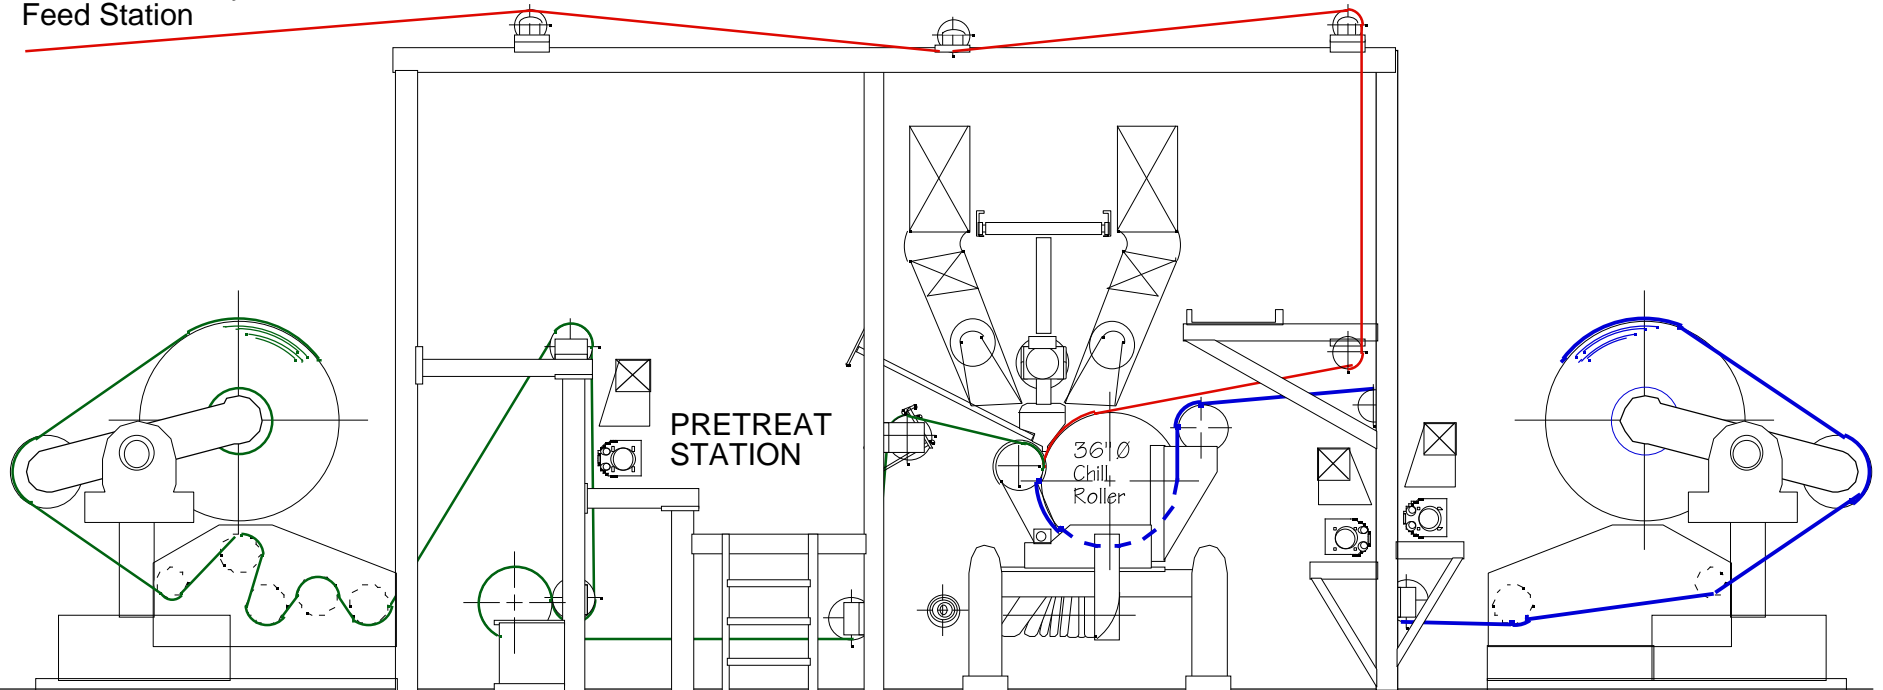

From Secondary
Feed Station

UNWIND
STATION

PRE TREATMENT
STATION

EXTRUSION
COATING

POST-TREATMENT
STATIONS

REWIND
STATION

ERB Ensign Ribbon Burners LLC
101 Secor Lane Pelham Manor NY 10803

Flame Treating Coating Line