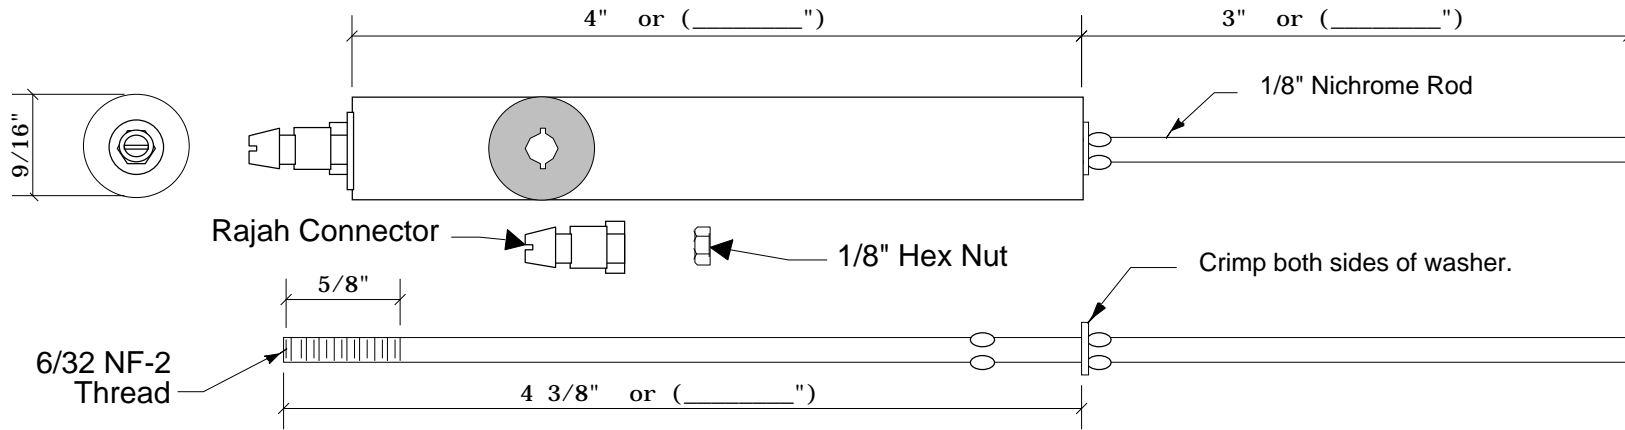

Adjustable Slide Electrode

Rajah Connector

1/8" Hex Nut

Crimp both sides of washer.

Square Electrode Assembly # 32155-A-F33

Bracket Assembly # 46186-A-F11

<p>ENSIGN Ribbon Burners LLC 101 Secor Lane Pelham Manor NY 10803</p>
<p>Standard Duty Electrodes Full Scale</p>