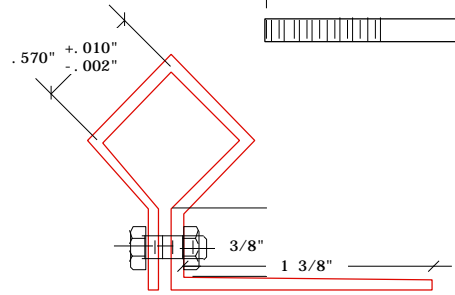

Adjustable Slide Electrode

Rajah Connector

1/8" Hex Nut

Crimp both sides of washer.

Square Electrode Assembly # 32155-A-F33

Bracket Assembly # 46186-A-F11

<p>ENSIGN Ribbon Burners LLC 101 Secor Lane Pelham Manor NY 10803</p>
<p>Standard Duty Electrodes Full Scale</p>