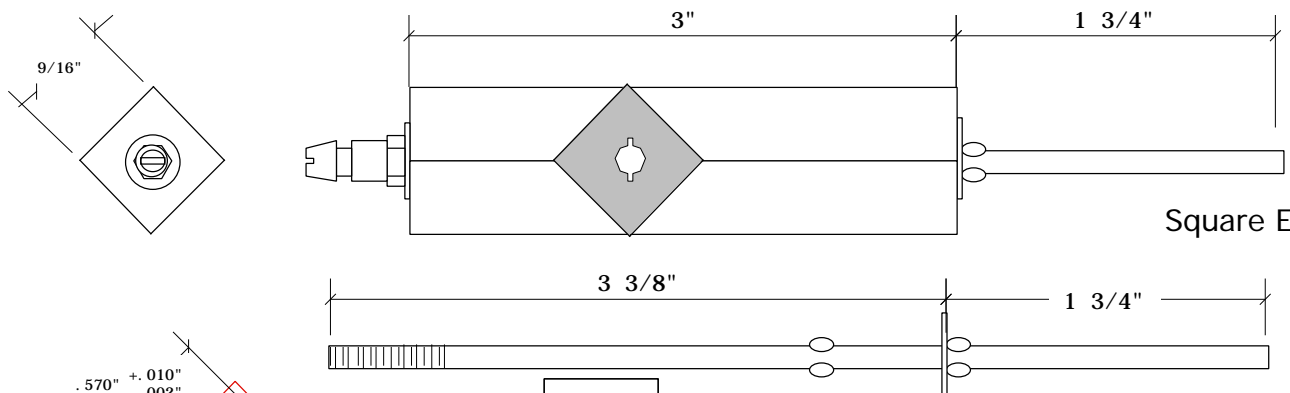

Adjustable Slide Electrode

Rajah Connector

1/8" Hex Nut

Crimp both sides of washer.

Square Electrode Assembly # 32155-A-F33

Bracket Assembly # 46186-A-F11

<p>ENSIGN Ribbon Burners LLC 101 Secor Lane Pelham Manor NY 10803</p>
<p>Standard Duty Electrodes Full Scale</p>