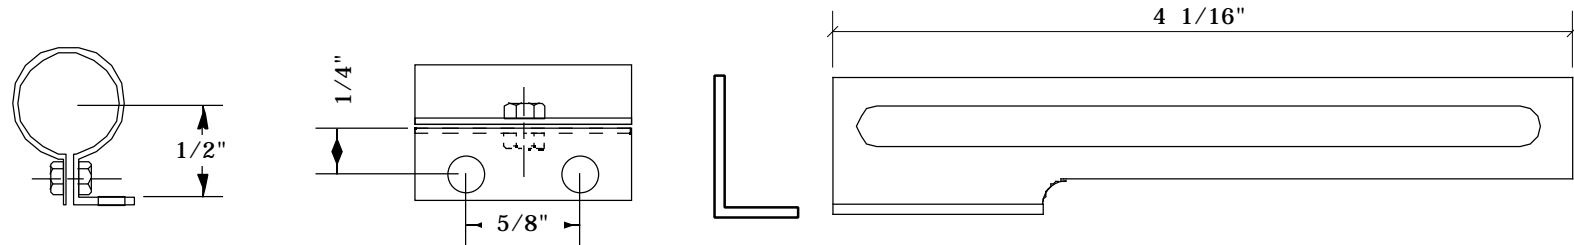

Adjustable Slide Electrode

Rajah Connector

1/8" Hex Nut

Crimp both sides of washer.

Square Electrode Assembly # 32155-A-F33

Bracket Assembly # 46186-A-F11

<p>ENSIGN Ribbon Burners LLC 101 Secor Lane Pelham Manor NY 10803</p>
<p>Standard Duty Electrodes Full Scale</p>